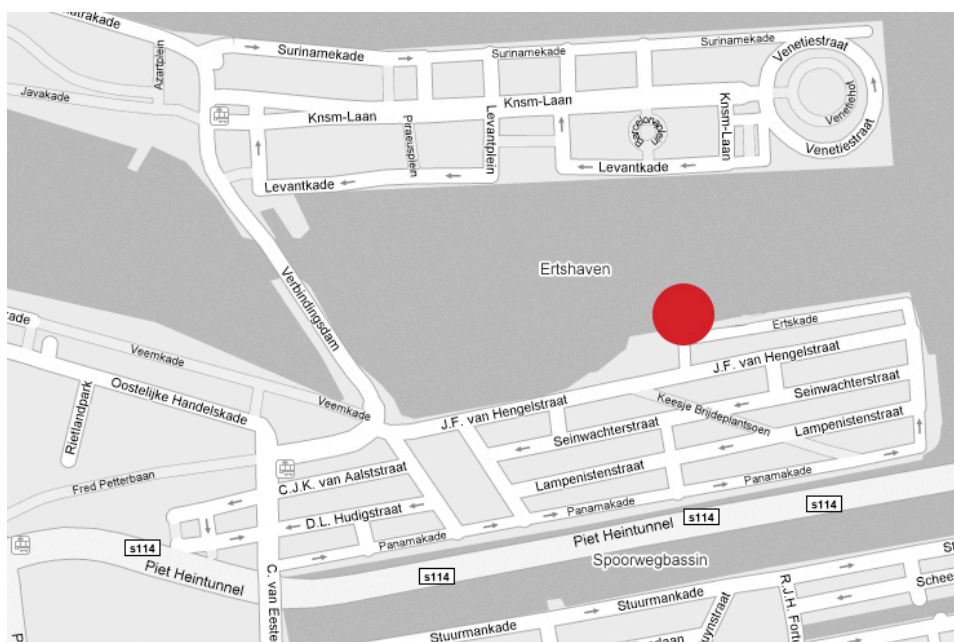

natascha drabbe
cultural connections

Directions to ndcc

Ertskade 105 – 111
1019 BB Amsterdam
The Netherlands

Ertskade 105
1019 BB Amsterdam
The Netherlands

connect@ndcc.nl
www.ndcc.nl

t +31 (0)20 419 58 25
f +31 (0)20 419 58 26

m +31 (0)6 22 69 07 11

Public Transportation

Bus 42 | direction from Amsterdam CS to KNSM-eiland, get off at bus stop Azartplein

Bus 43 | direction from Amsterdam CS to Borneo-eiland, get off at bus stop Fortuynplein

Tram 26 | IJ-tram, board at Central Station, get off at Rietlandpark

Tram 10 | to Azartplein, stop C. van Eesterenlaan

Walk from bus stop Azartplein to Ertskade 105

Walk from Rietlandpark and C. van Eesterenlaan to Ertskade 105

For directions by car, see next page

Postbank 50 34 851
KvK 30 21 52 18