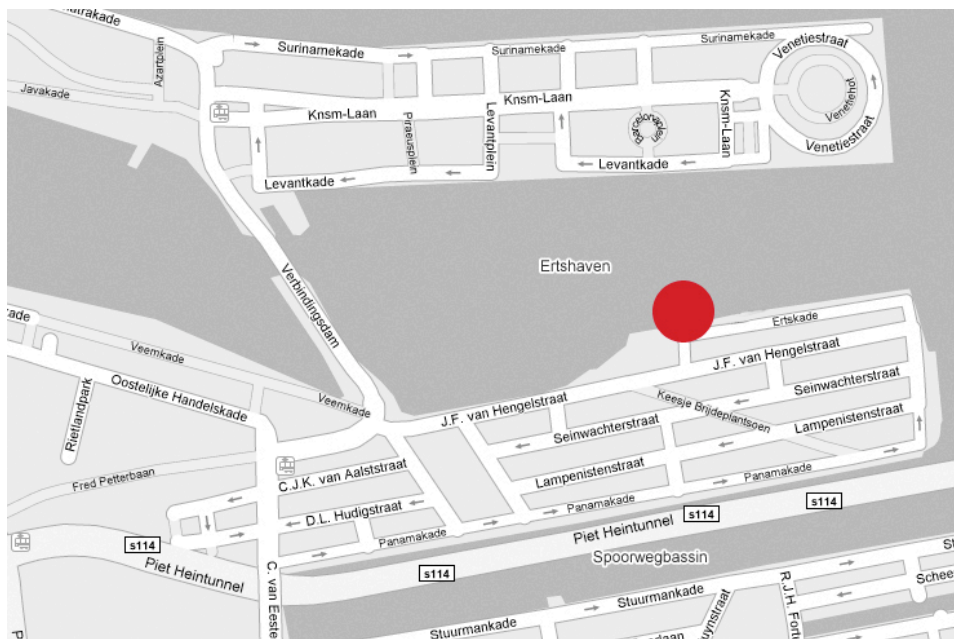

natascha drabbe
cultural connections

Directions to ndcc

Ertskade 105 – 111
1019 BB Amsterdam
The Netherlands

Ertskade 105
1019 BB Amsterdam
The Netherlands

connect@ndcc.nl
www.ndcc.nl

t +31 (0)20 419 58 25
f +31 (0)20 419 58 26

m +31 (0)6 22 69 07 11

Public Transportation

Bus 42 | direction from Amsterdam CS to KNSM-eiland, get off at bus stop Azartplein

Bus 43 | direction from Amsterdam CS to Borneo-eiland, get off at bus stop Fortuynplein

Tram 26 | IJ-tram, board at Central Station, get off at Rietlandpark

Tram 10 | to Azartplein, stop C. van Eesterenlaan

Walk from bus stop Azartplein to Ertskade 105

Walk from Rietlandpark and C. van Eesterenlaan to Ertskade 105

For directions by car, see next page

Postbank 50 34 851
KvK 30 21 52 18