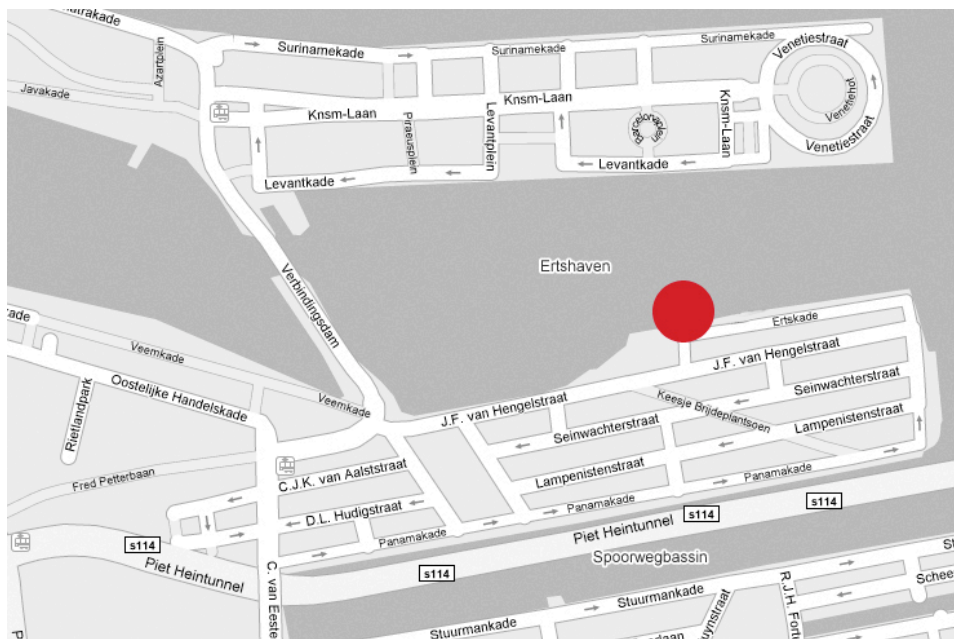

natascha drabbe
cultural connections

Directions to Design Scoops and New Cultural Projects

Ertskade 105 – 111
1019 BB Amsterdam
The Netherlands

Ertskade 105
1019 BB Amsterdam
The Netherlands

connect@ndcc.nl
www.ndcc.nl

t +31 (0)20 419 58 25
f +31 (0)20 419 58 26

m +31 (0)6 22 69 07 11

Public Transportation

Bus 42 | direction from Amsterdam CS to KNSM-eiland, get off at bus stop Azartplein

Bus 43 | direction from Amsterdam CS to Borneo-eiland, get off at bus stop Fortuynplein

Tram 26 | IJ-tram, board at Central Station, get off at Rietlandpark

Tram 10 | to Azartplein, stop C. van Eesterenlaan

Walk from bus stop Azartplein to Ertskade 105

Walk from Rietlandpark and C. van Eesterenlaan to Ertskade 105

For directions by car, see next page

Postbank 50 34 851
KvK 30 21 52 18