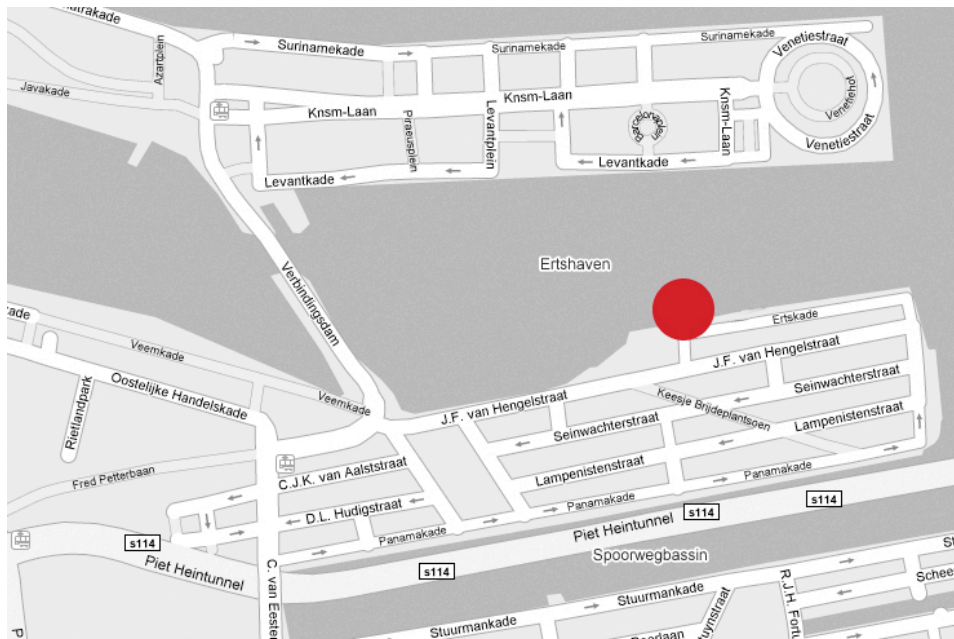

Fortuynplein

Tram 26 | IJ-tram, board at Central Station, get off at Rietlandpark

Tram 10 | to Azartplein, stop C. van Eesterenlaan

Walk from bus stop Azartplein to Ertskade 105

Walk from Rietlandpark and C. van Eesterenlaan to Ertskade 105

For directions by car, see next page

Postbank 50 34 851
KvK 30 21 52 18

natascha drabbe
cultural connections

By Car

A1 | From Almere | Amersfoort

- A10 ring road Amsterdam Oost (direction Zaandam)
- Exit S114 Zeeburg (Centrum/Artis)
- Piet Heintunnel (direction Centrum)